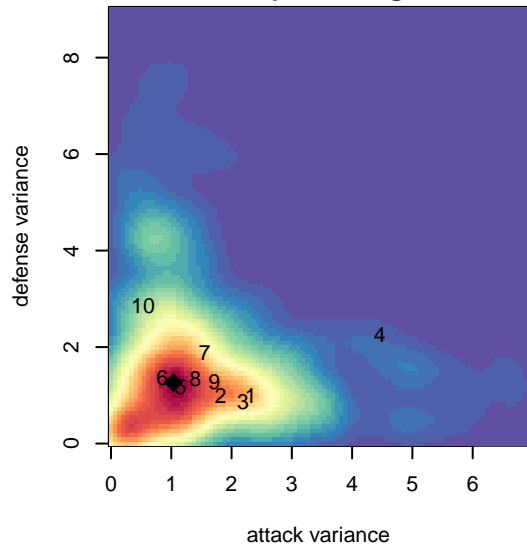

Crossfire OR WUSC Navy G04

Crossfire Oregon
 West Linn, OR
 G04 total strength=645
 attack=0.54 defense=0.64
 fall league = PTT G04 Div 2 Red
 spr league = Spr OYS G04 Div 2 White

alt names used:
 WUSC 04G Navy
 WUSC 04G Navy
 WUSC 04G Navy

Venues played:
 2016 PTT G04 Division 2 Red
 2016 OYS Founders Cup G04
 2016 Spr OYS G04 Division 2 White

Crossfire OR WUSC Navy G04
 Dots are actual minus expected GF (blue circles) and GA (red triangles).
 Blue line is smoothed change in attack strength. Red is smoothed change in defense strength.

**attack and defense variance (black dot)
relative to other teams
and top 10 in region**

**attack and defense rating
relative to others at age
and all opponents in last 13 months**

Performance relative to 13 month average