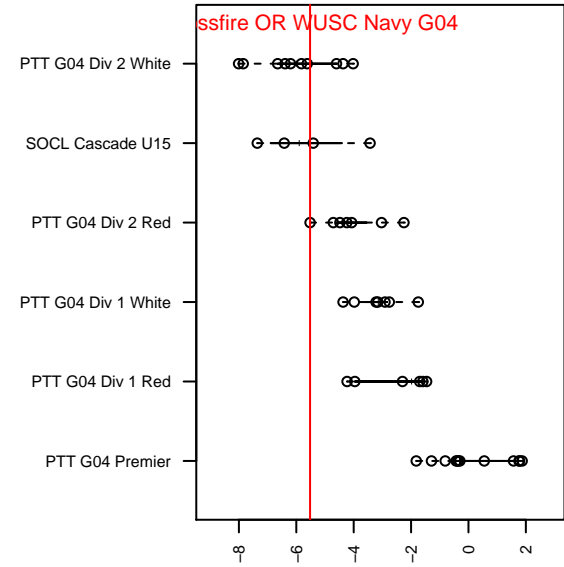

Crossfire OR WUSC Navy G04

Crossfire Oregon
 West Linn, OR
 G04 total strength=645
 attack=0.54 defense=0.64
 fall league = PTT G04 Div 2 Red
 spr league = Spr OYS G04 Div 2 White

alt names used:
 WUSC 04G Navy
 WUSC 04G Navy
 WUSC 04G Navy

Venues played:
 2016 PTT G04 Division 2 Red
 2016 OYS Founders Cup G04
 2016 Spr OYS G04 Division 2 White

Crossfire OR WUSC Navy G04
 Dots are actual minus expected GF (blue circles) and GA (red triangles).
 Blue line is smoothed change in attack strength. Red is smoothed change in defense strength.

**attack and defense variance (black dot)
relative to other teams
and top 10 in region**

**attack and defense rating
relative to others at age
and all opponents in last 13 months**

Performance relative to 13 month average